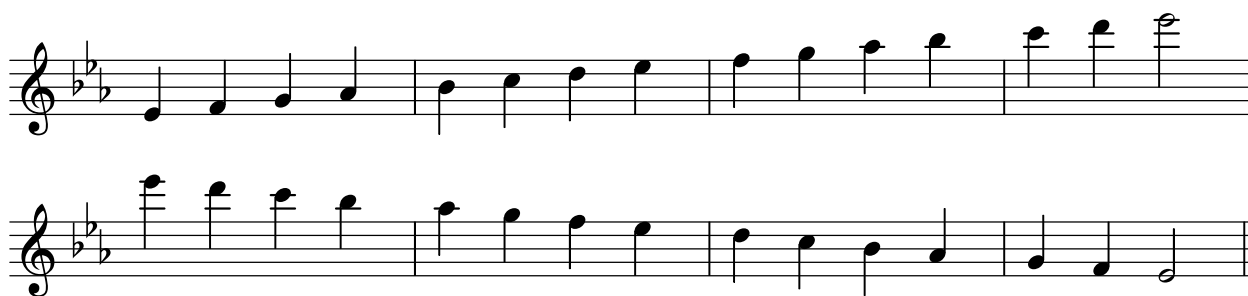

Toonladder van Es-grote terts