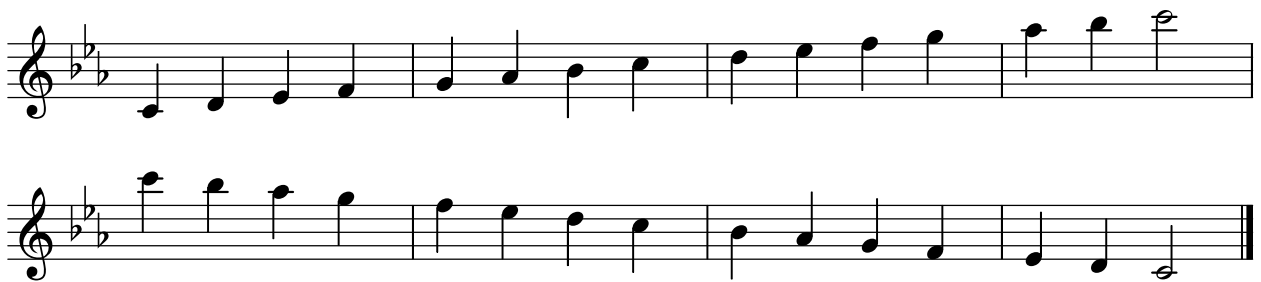

Toonladder van c-kleine terts

Oorspronkelijk