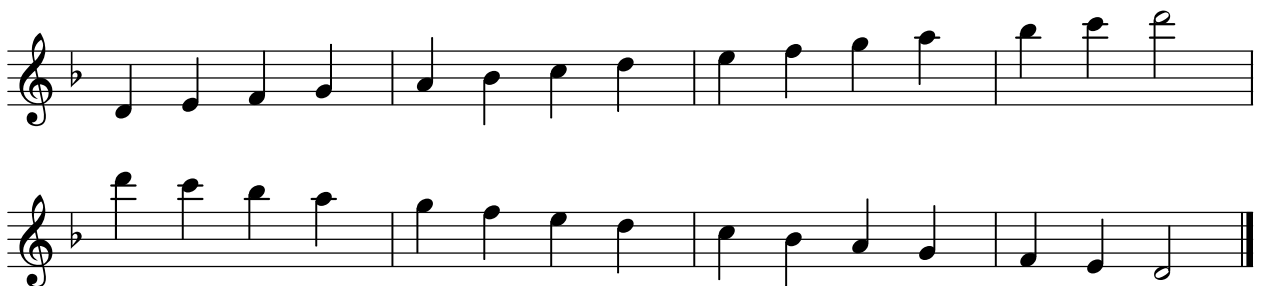

Toonladder van d-kleine tert

Oorspronkelijk