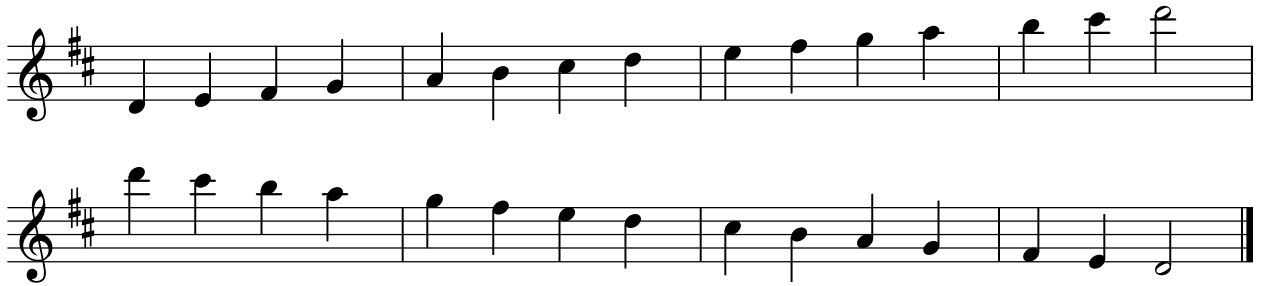

Toonladder van D-grote terts