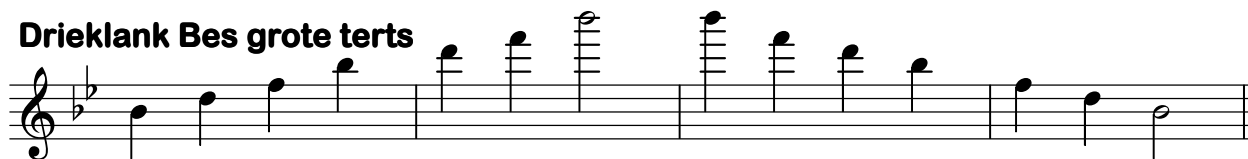

Drieklank Bes grote terts