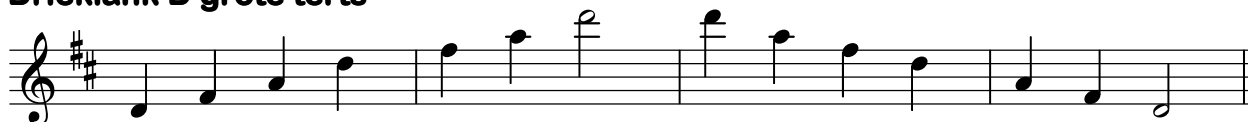

Drieklank b kleine terts

Drieklank D grote terts