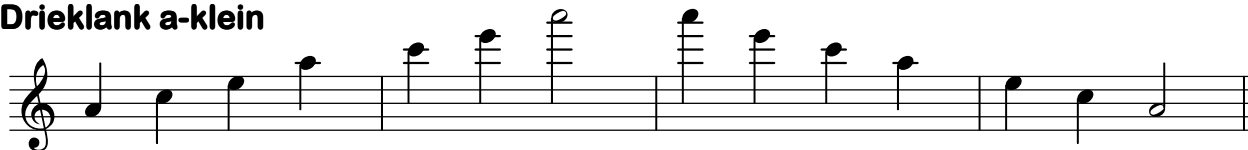

Drieklank a-klein