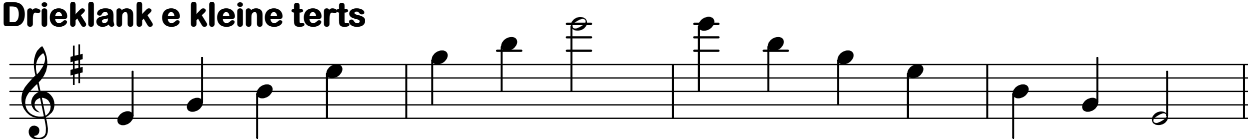

Drieklank e kleine terts