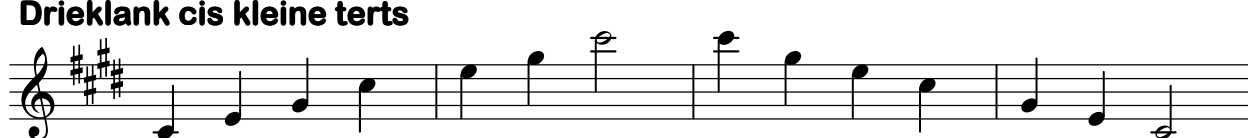

Drieklank cis kleine terts