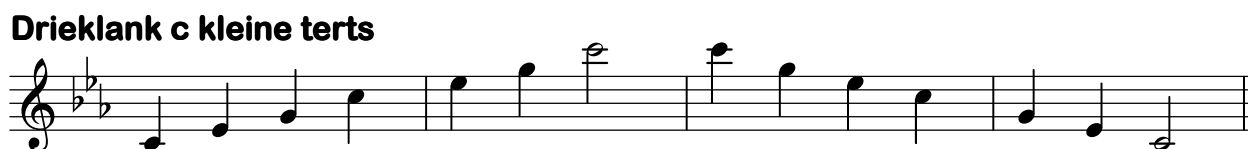

Drieklank c kleine terts