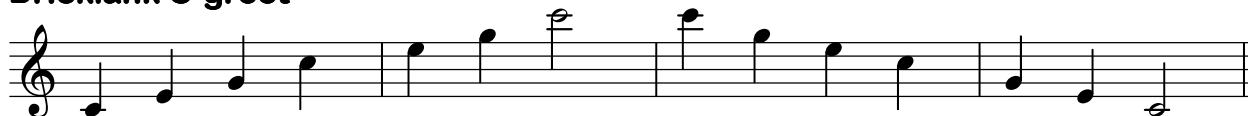

Drieklanken

C-examen

Drieklank C-groot