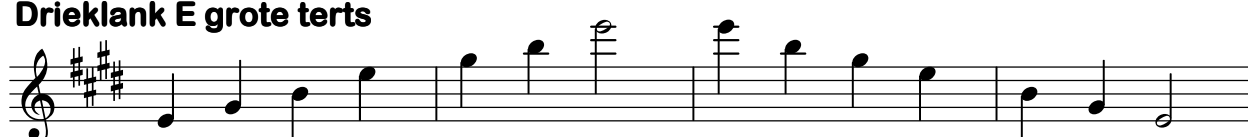

Drieklank E grote terts