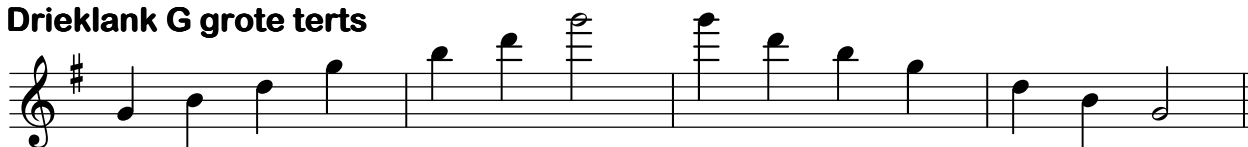

Drieklank G grote terts