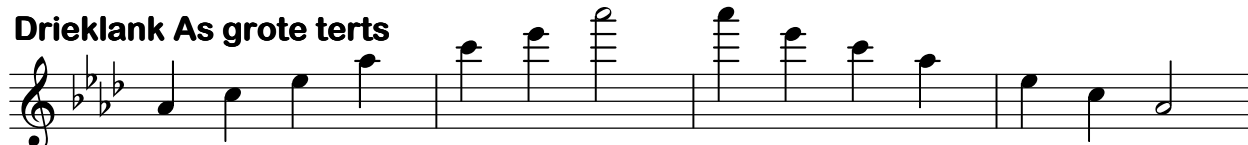

Drieklank As grote terts