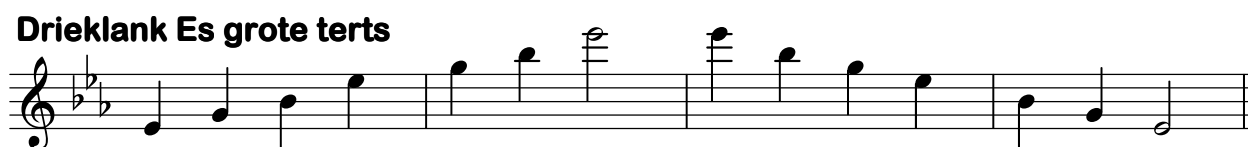

Drieklank Es grote terts