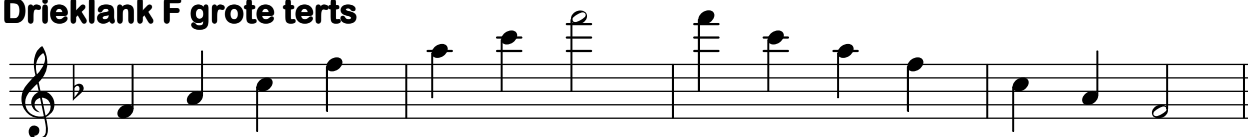

Drieklank F grote terts