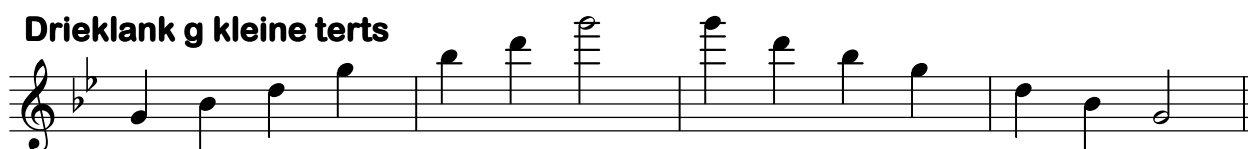

Drieklank g kleine terts