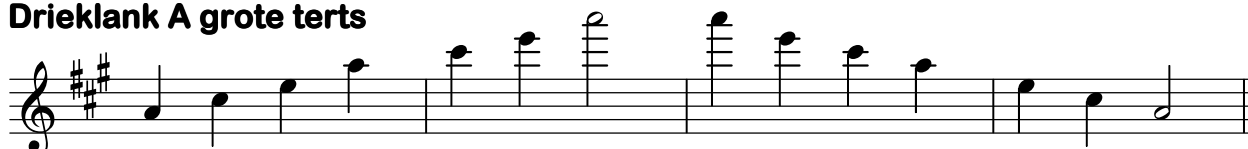

Drieklank A grote terts