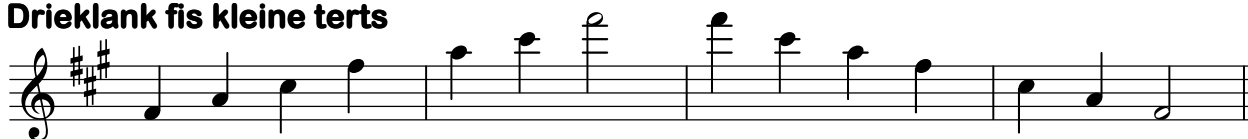

Drieklank fis kleine terts